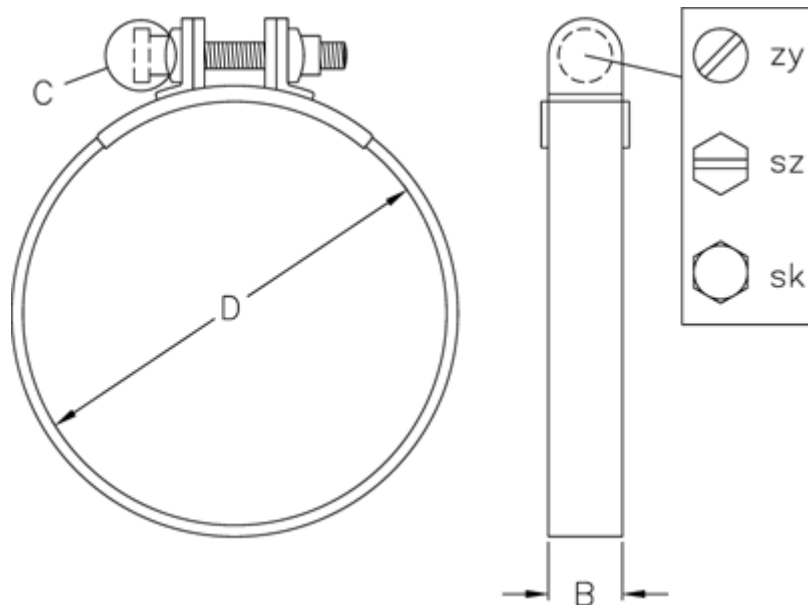

Data Sheet

Article number: 021400000034

Description: Sealing Clamp S 34 W1

Measures

C (screw type) = SZ

Diameter D = 34

Width B = 15